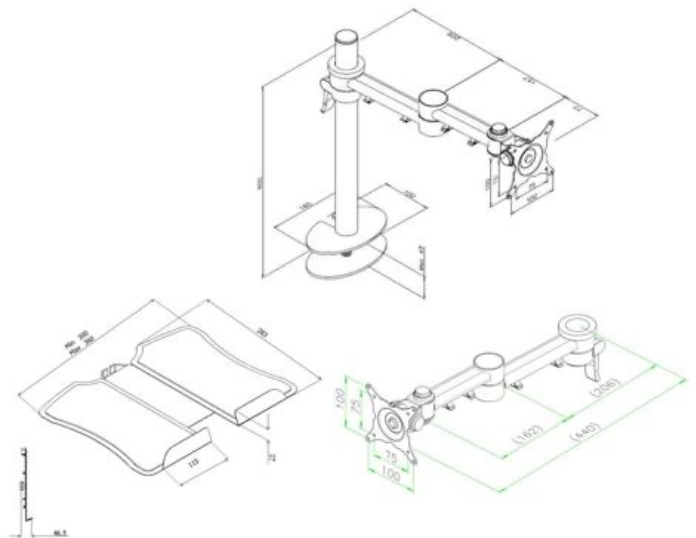

# Stream dual beam with laptop stand – through desk

## Product Specification

Product code	STREAMCOMB14W - White
Weight capacity	20kg per arm
Max screen size	30"
Max forward extension	440mm
VESA	75mm & 100mm VESA compliant
Movement	Height adjustment, tilt, swivel, rotation and reach
Height adjustment	Max height adjustment 300mm
Tilt	85 degrees up / 85 degrees down (170 degrees total)

## Product Dimensions

Product code	STREAMCOMB14
Through desk fixing	Max desk depth 45mm
Post	400mm
Arms	Max 440mm extension
VESA	75mm & 100mm VESA compliant
Height adjustment	Max height adjustment 300mm
Tilt	85 degrees up / 85 degrees down (170 degrees total)
Laptop holder	W: 300mm-360mm, D: 283mm