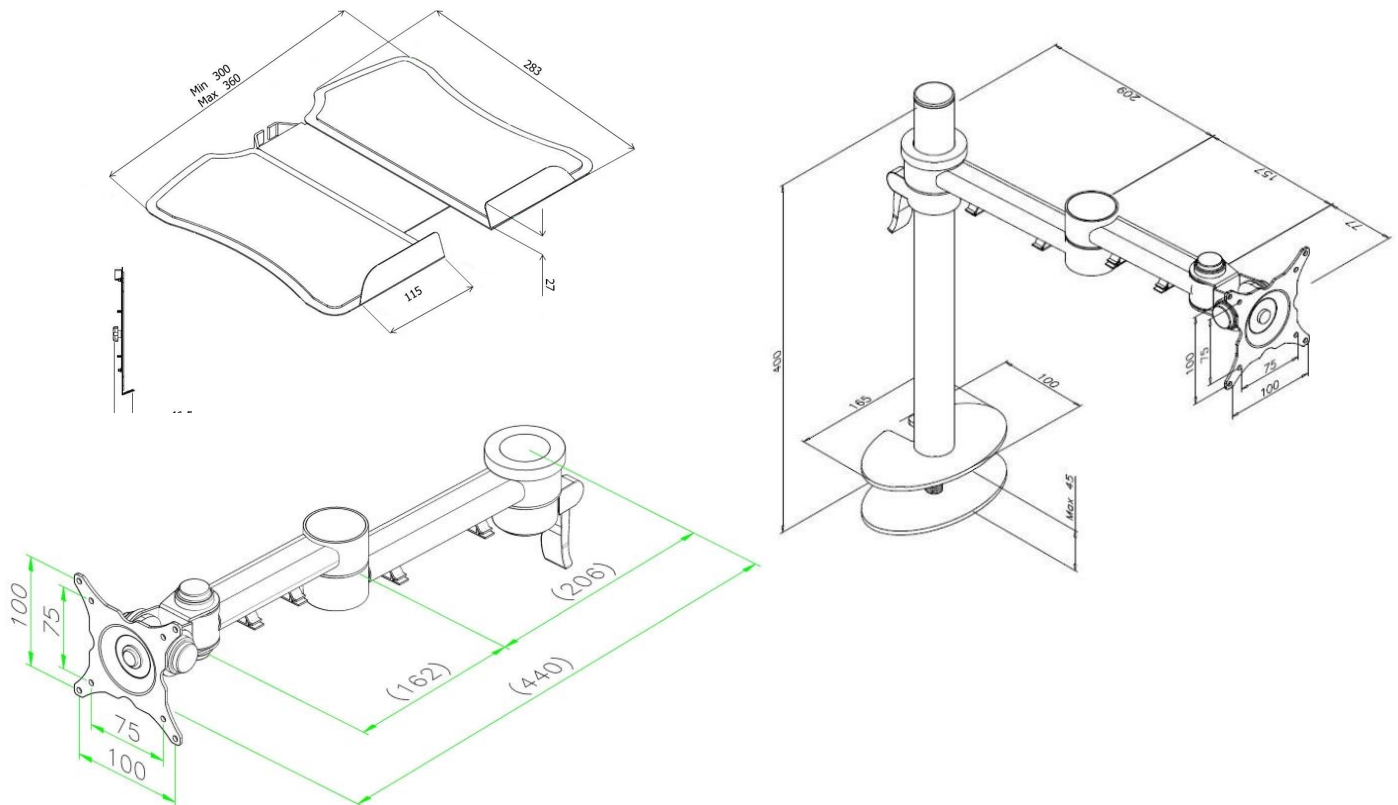

## Product Specification

Product code	STREAMCOMB14W - White
Weight capacity	20kg per arm
Max screen size	30"
Max forward extension	440mm
VESA	75mm & 100mm VESA compliant
Movement	Height adjustment, tilt, swivel, rotation and reach
Height adjustment	Max height adjustment 300mm
Tilt	85 degrees up / 85 degrees down (170 degrees total)

## Additional Information

2 dual beam height adjustable arms with M16 through desk fixing

Laptop holder attachment with VESA fitting

Cable management

Colour options available:

Silver – STREAMCOMB14 - RAL code 9006

# Stream dual beam with laptop stand – through desk

## Product Dimensions

Product code	STREAMCOMB14
Through desk fixing	Max desk depth 45mm
Post	400mm
Arms	Max 440mm extension
VESA	75mm & 100mm VESA compliant
Height adjustment	Max height adjustment 300mm
Tilt	85 degrees up / 85 degrees down (170 degrees total)
Laptop holder	W: 300mm-360mm, D: 283mm